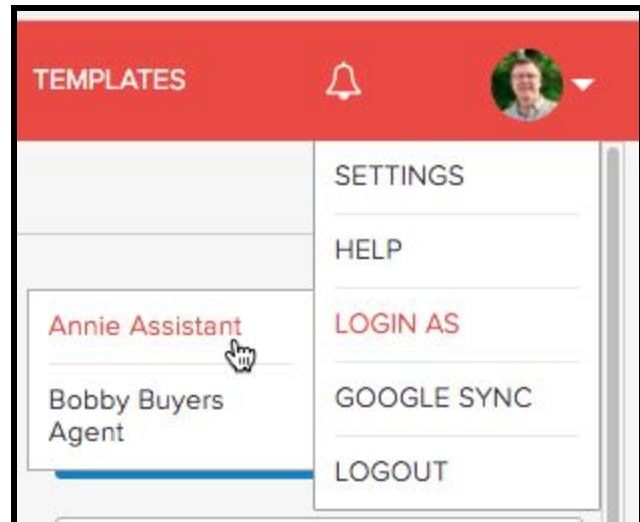

Login As

Account Owner / Admin

Account owners and Administrators have the ability to login as other users quickly.

([SEE VIDEO](#))

Click on the dropdown menu in the upper right corner and choose “LOGIN AS” to display the list of available users in your account

Once you are logged in as that user you will see a black bar identifying the user’s name (1) and a link to switch back to your login normal login (2)

If you want to switch between users simply click the menu > “LOGIN AS” again and select another user.